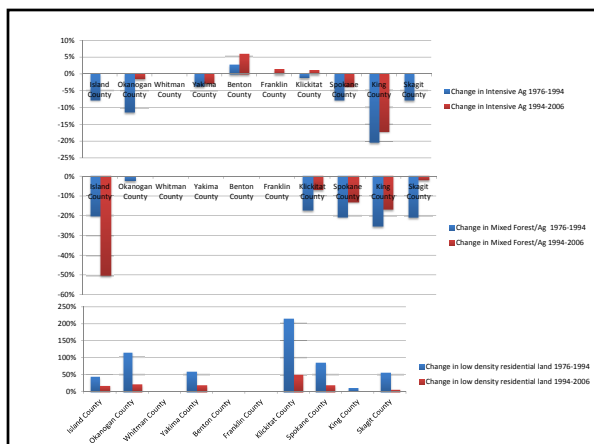

GMA Agricultural Resource Land

Designate agricultural land of Long Term Commercial significance based on three factors:

- Not already characterized by urban growth.
- Capable of being used for agricultural production.
- Long-term commercial significance for agriculture.

Land Consumed Per Net New Resident: Oregon and Washington

Figure 3